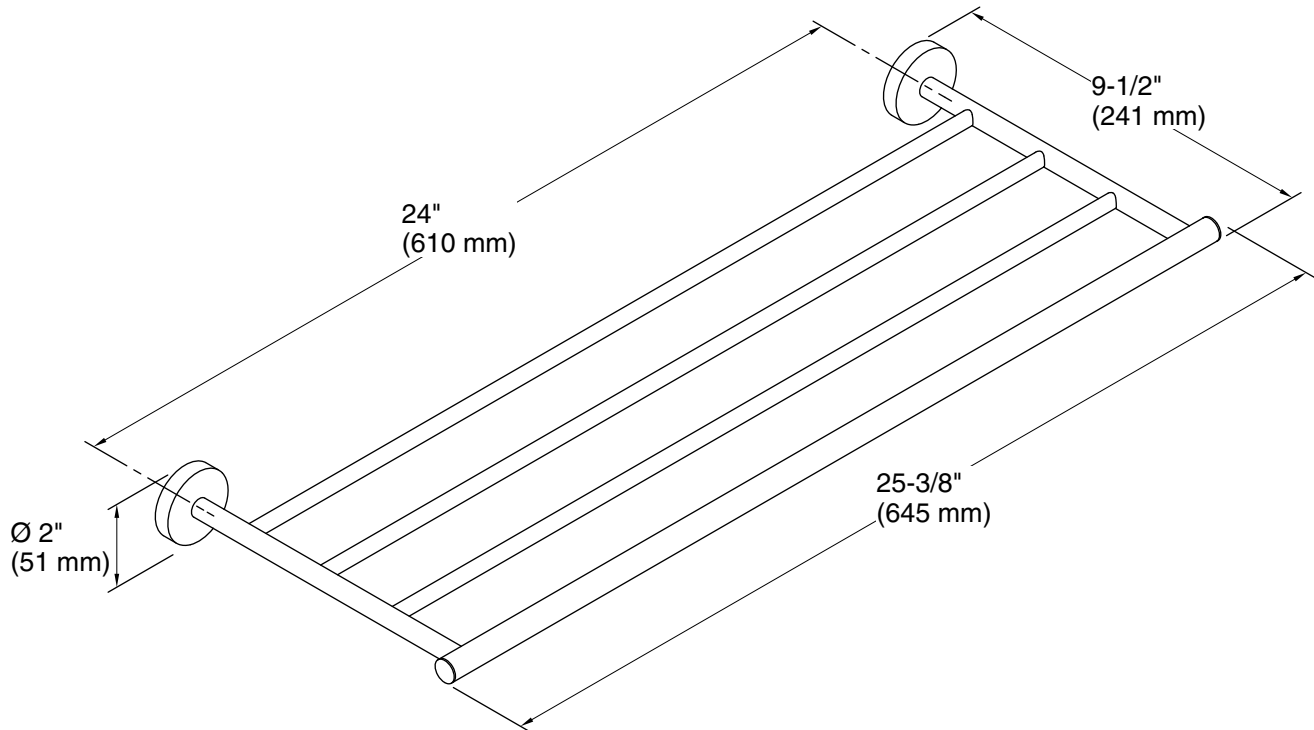

Technical Information

All product dimensions are nominal.

Installation Type: Wall-mount

Material: Zinc

Notes

Install this product according to the installation instructions.

CAUTION: Risk of personal injury. Do not install these products in any area where they are likely to be used inadvertently as a grab bar or support bar. These products are not designed or intended for use as a grab bar or support bar.